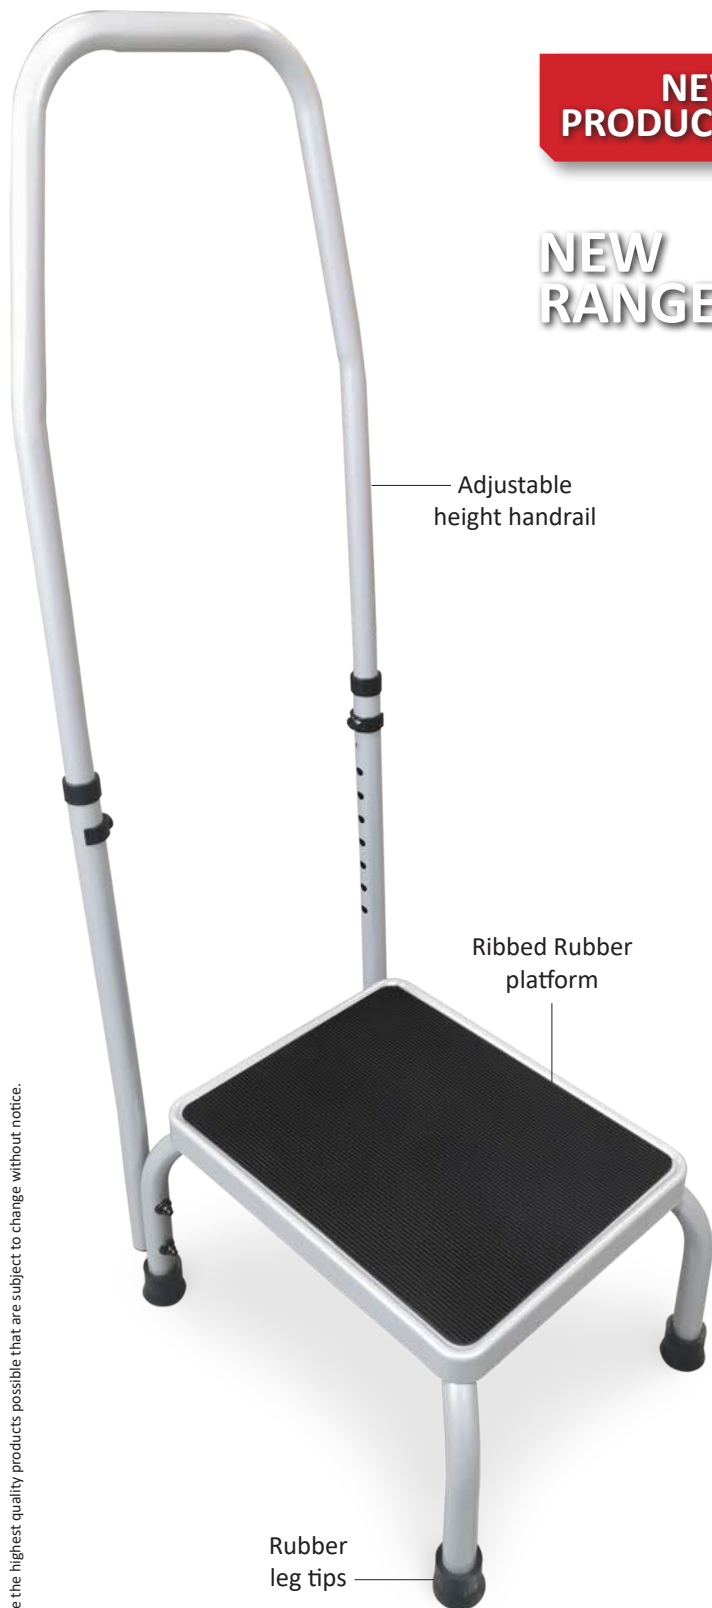

# BASICS

by REDGUM

**NEW PRODUCT!**

**NEW RANGE**

# STEP WITH HANDRAIL

B68SH

## FEATURES

- Stable standing platform
- Great independent living aid
- Adjustable height hand rail
- Slip resistant rubber surface on platform
- Non marking slip resistant rubber leg tips
- Easy to assemble
- Strong lightweight construction
- Easily removable handle for transit or storage

## SPECIFICATIONS

All dimensions shown are nominal

Overall:

**440mm (W) x 335mm (D) x 840mm (H)**

(at lowest handrail setting)

Platform:

**360mm (W)**

**285mm (D)**