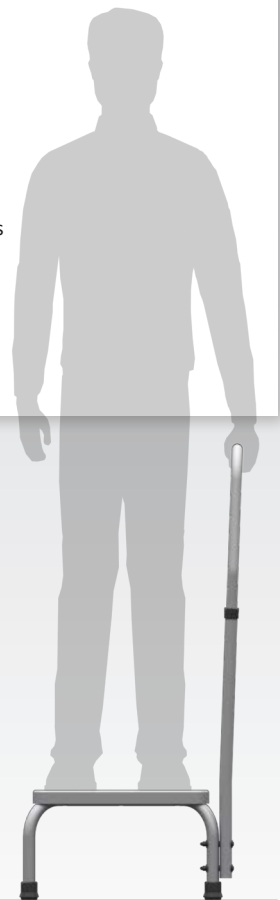

P: 08 9248 4180

E: orders@for-de.com.au

1 Business way Malaga Western Australia 6090
Part of the For-de Group Pty Ltd

redgumbrand.com.au

REDGUM brand strives to provide the highest quality products possible that are subject to change without notice.

IMPORTANT NOTE:

It is the responsibility of the user to ensure the suitability of this product for its intended use. The user should consult their appropriate healthcare professional if unsure of the correct product usage for their unique circumstances.