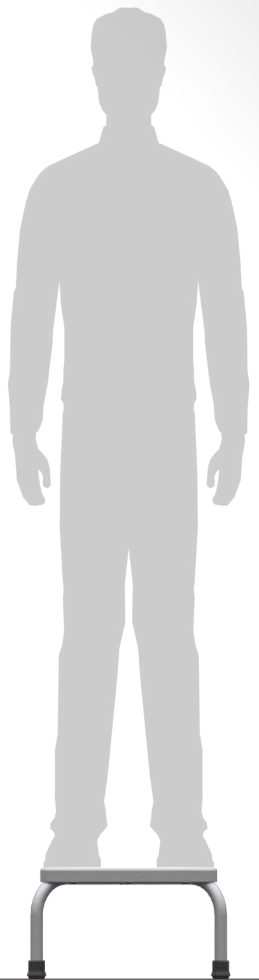

REDGUM brand strives to provide the highest quality products possible that are subject to change without notice.

IMPORTANT NOTE:

It is the responsibility of the user to ensure the suitability of this product for its intended use. The user should consult their appropriate healthcare professional if unsure of the correct product usage for their unique circumstances.